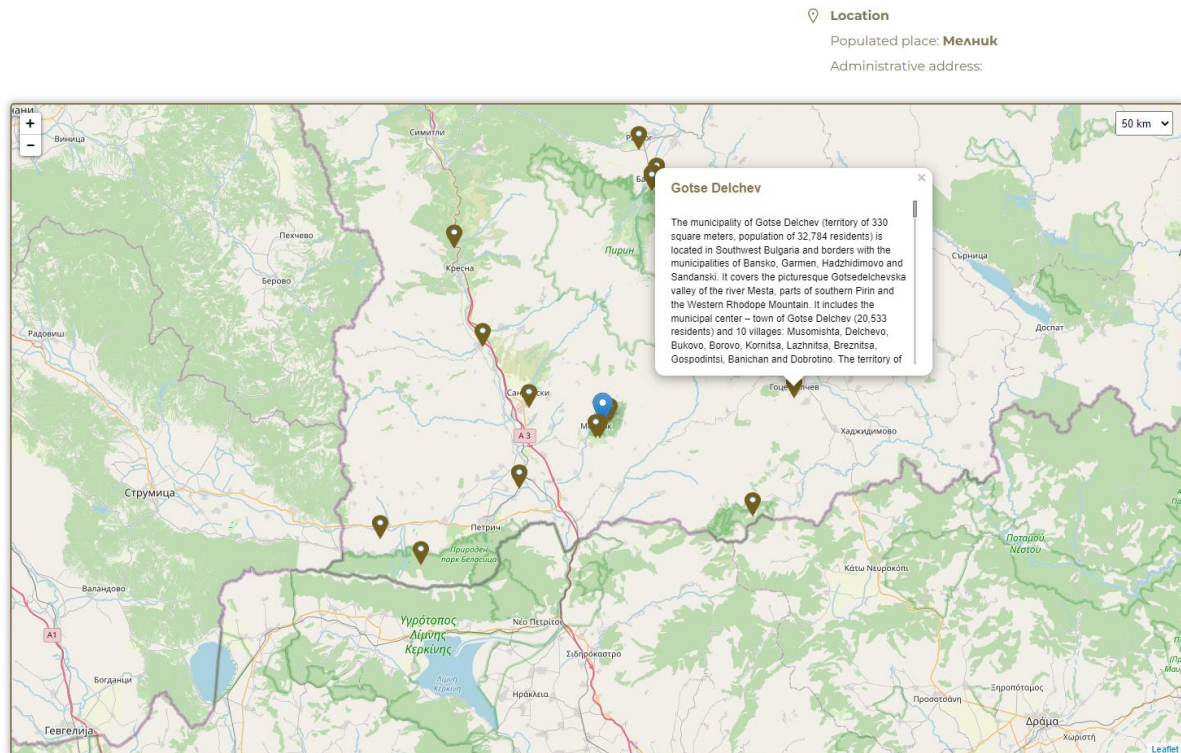

Категория : Архитектурни обекти и комплекси

📍 **Location**

Populated place : Мелник

Administrative district :

The user can also view tourist and cultural sites near the location of the object being viewed by using the map. On the map, the objects that are nearby are selected by selecting/clicking on a sign .